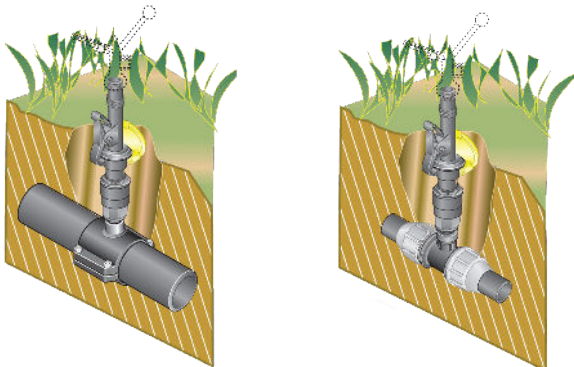

Applications

- ✓ Sprinkler irrigation systems
- ✓ Livestock watering
- ✓ Landscape irrigation

QUICK COUPLING VALVE		
SIZE	PN WATER	CODE
3/4" - Yellow	10	3039001
3/4" - Lilac	10	3038001
1" - Yellow	10	3039002
1" - Lilac	10	3038002

KEY FOR QUICK COUPLING VALVE		
SIZE	PN WATER	CODE
Riser	10	3039001
Riser Clip	10	3039002
Riser Pin	10	3039003

Installed beneath the surface, the Plasson Quick Coupling Valve allows close mowing and similar work and is suitable for mown fields, grazing pastures and the like.

The Quick Coupling Valve can be used

- as part of a permanent or portable irrigation line: fixed valves, movable sprinklers
- and as part of a portable field crop irrigation system